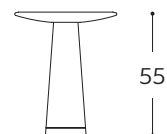

kalota baobab tables

design: REDESIGN

CODE	KALCT201, 202, 203
PRODUCT TYPE	coffee table
TABLE TOP	solid wood natural or colour stained
TABLE COLUMN	solid wood natural or colour stained
TABLE BASE	copper plated steel or black powder coated steel

KALCT203