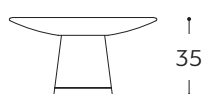

# kalota baobab tables

design: REDESIGN

---

<b>CODE</b>	KALCT201, 202, 203
<b>PRODUCT TYPE</b>	coffee table
<b>TABLE TOP</b>	solid wood natural or colour stained
<b>TABLE COLUMN</b>	solid wood natural or colour stained
<b>TABLE BASE</b>	copper plated steel or black powder coated steel