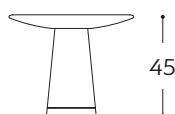

kalota baobab tables

design: REDESIGN

CODE	KALCT201, 202, 203
PRODUCT TYPE	coffee table
TABLE TOP	solid wood natural or colour stained
TABLE COLUMN	solid wood natural or colour stained
TABLE BASE	copper plated steel or black powder coated steel

KALCT202